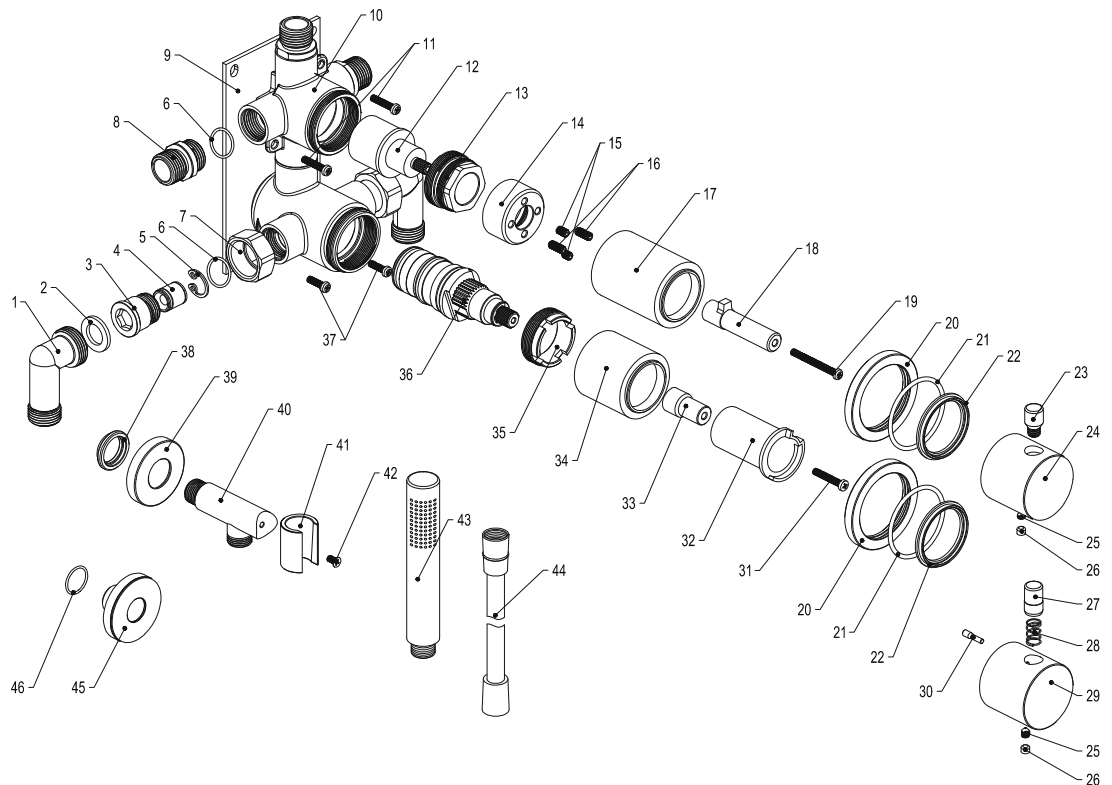

- 1 90° connector
- 2 Gasket
- 3 Connector
- 4 Check valve
- 5 c-ring
- 6 o-ring
- 7 Foot nut
- 8 Connector
- 9 Fastening plate
- 10 Body
- 11 Fixing screws
- 12 Diverter
- 13 Lock nut
- 14 Limiter
- 15 Hex screws
- 16 Limiter screws
- 17 Diverter cover
- 18 Splined extender
- 19 Screw
- 20 Decorative cover ring
- 21 o-ring
- 22 Washer
- 23 Handwheel bar
- 24 Handwheel
- 25 Inner hex screw
- 26 Decoration rubber
- 27 Handwheel bar
- 28 Button spring
- 29 Thermostatic handle
- 30 Handwheel plug
- 31 Screw
- 32 Temperature limiter
- 33 Spline bushing
- 34 Thermostat cover
- 35 Thermostat lock nut
- 36 Thermostatic cartridge
- 37 Fixing screws
- 38 Gasket
- 39 Decorative cover ring
- 40 Hand shower holder pipe
- 41 Hand shower holder pipe
- 42 Screw
- 43 Hand shower holder pipe
- 44 Hose
- 45 Tattle pipe cover
- 46 o-ring

Harmonized 4 Classic

Art no: 21069 RSK: 8295131

Primy
Stainless Steel
Kitchen & Bathroom

Scandtap AB, Olofsdalsvägen 21, 302 41 Halmstad, Sweden
info@scandtap.com, www.scandtap.com